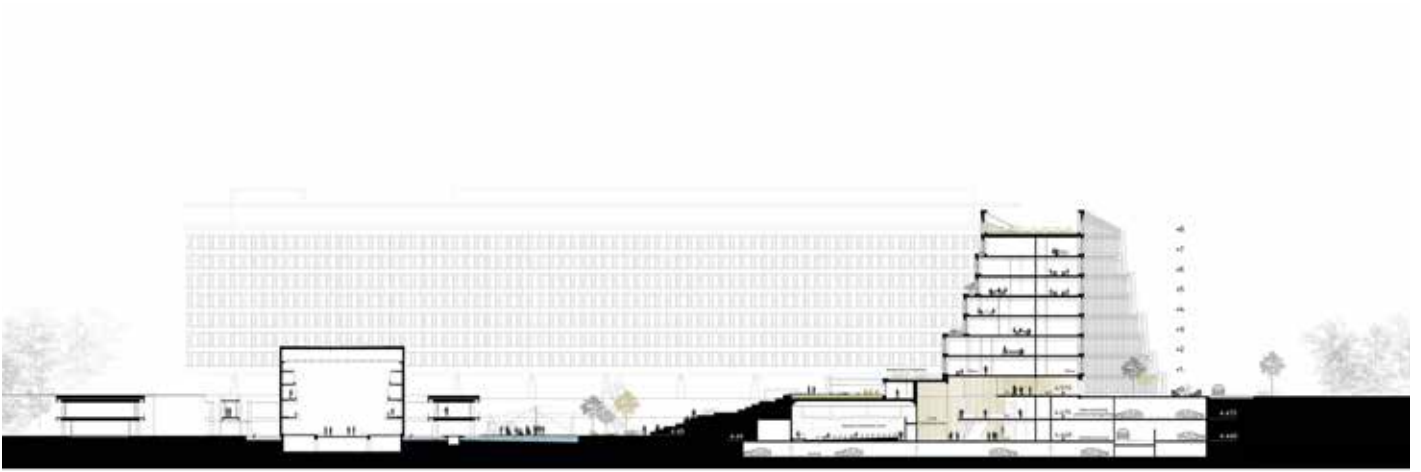

Sneden

Locatie	Genève, Zwitserland
Interventie	Nieuwbouw
Bestemming	Kantoren
Oppervlakte	43.500 m <sup>2</sup>
Status	Ontwerp 2014 (wedstrijd)
Bouwheer	OMS
Architect	DDS+
Samenwerkend architect	Bureau d'Architecture Emmanuel Bouffieux
Opdracht	Ontwerp

OMS  
Geneva

A healthy solution.

Office  
+ New construction  
+ 43.500 m<sup>2</sup>  
+ OMS  
+ Bureau d'Architecture Emmanuel Bouffioux

Conception 2014 (competition)

DDS+

© Asymetrie

© Asymetrie

Sections

Location	Geneva, Switzerland
Intervention	New construction
Use	Office
Area	43.500 m <sup>2</sup>
Status	Conception 2014 (competition)
Client	OMS
Architect	DDS+
Associated architect	Bureau d'Architecture Emmanuel Bouffieux
Mission	Conception