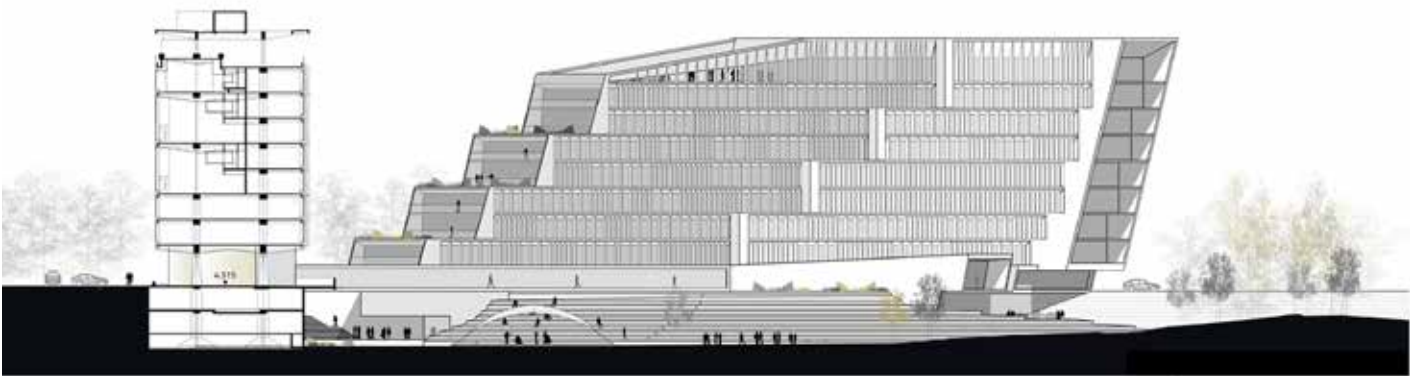

Sneden

Locatie	Genève, Zwitserland
Interventie	Nieuwbouw
Bestemming	Kantoren
Oppervlakte	43.500 m <sup>2</sup>
Status	Ontwerp 2014 (wedstrijd)
Bouwheer	OMS
Architect	DDS+
Samenwerkend architect	Bureau d'Architecture Emmanuel Bouffieux
Opdracht	Ontwerp

OMS  
Geneva

A healthy solution.

Office  
+ New construction  
+ 43.500 m<sup>2</sup>  
+ OMS  
+ Bureau d'Architecture Emmanuel Bouffioux

Conception 2014 (competition)

DDS+

© Asymetrie

© Asymetrie

Sections

Location	Geneva, Switzerland
Intervention	New construction
Use	Office
Area	43.500 m <sup>2</sup>
Status	Conception 2014 (competition)
Client	OMS
Architect	DDS+
Associated architect	Bureau d'Architecture Emmanuel Bouffieux
Mission	Conception